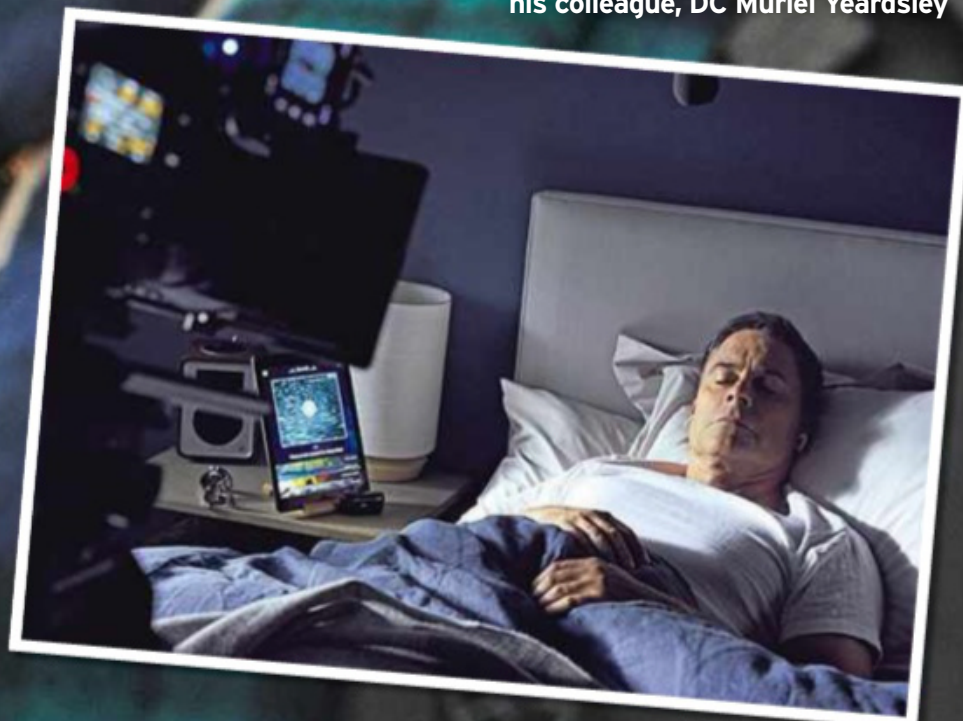

INTRIGUING CAREER MOVE
In *Wild Bill*, Rob Lowe (also below) plays Bill Hixon, an American policeman who uproots to Lincolnshire. Bronwyn James plays his colleague, DC Muriel Yeardsley